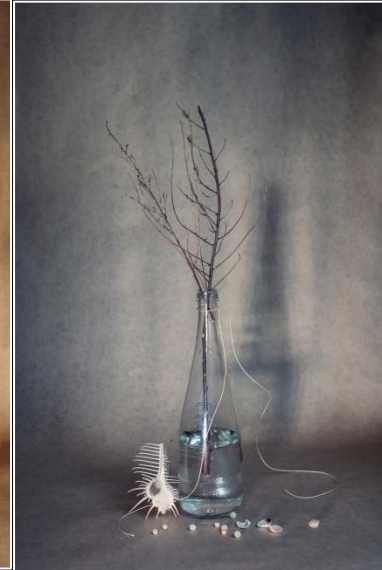

*Still Lives*  
**Lolly Shine ART**

All still lives are printed on gallery quality art paper. Fiber special coated matte paper (ISO 9706) 210gsm. The highest standards of resistance to ageing and therefore fulfill the requirements of the ISO standard 9706. Printed with high-quality inks, this allows their use in museums and for archiving - without yellowing or fading.

You can find all works in the genre of modern still life on my site

<https://lollyshine.com/still-life>

Please feel free to contact me at any time if you have questions about me and my Art works, or if you want to order printing custom sizes.